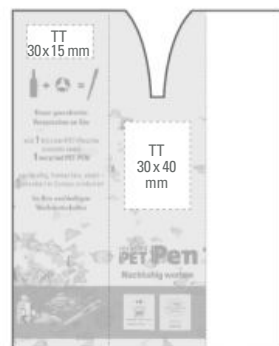

Rückseite
back side

Vorderseite
front side

0-0940 RECY ◊