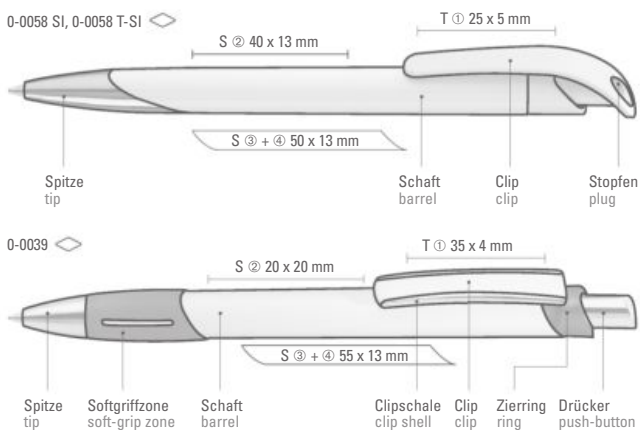

Farb-Code/Minen
Color code/Refills

SPLASH SI
0-0058 SI

SPLASH transparent SI
0-0058 T-SI

STRIPE
0-0039

- 0-0058 SI (● 8-0854)
  - 22-0002
  - 22-0001
- 0-0058 T-SI (● 8-0854)
  - 22-0286
  - 22-0187
  - 22-3298
  - 22-2603
  - 22-0152
- Umid Economy Refill A4404 (● 8-0854)
  - 8-0854
- 0-0039 (● 8-0875)
  - 22-0286
  - 22-0187
  - 22-3298
  - 22-0002
  - 22-2603
  - 22-0152
- Umid Economy Refill A4404 (● 8-0875)
  - 8-0875

0-0058 SI: Druckkugelschreiber mit glänzend gedecktem Gehäuse, silber glänzender Spitze und Clipstopfen.

0-0058 T-SI: Druckkugelschreiber mit glänzend transparentem Gehäuse, silber glänzender Spitze und Clipstopfen.

0-0039: Druckkugelschreiber in weiß mit uni transparent gefrosteter oder gedeckt schwarzer Softgriffzone, Zierring und Clipschale.

0-0058 SI: Ballpoint pen with shiny solid-colored body, shiny silver tip and clip plug.

0-0058 T-SI: Ballpoint pen with shiny transparent body, shiny silver tip and clip plug.

0-0039: Retractable ballpoint pen in white with transparent frosted or opaque black soft-grip zone, fitting and clip shell.

Mindestbestellmenge 1.000 Stück
Werbeschlüssel Schaft S, Clip T

Minimum quantity 1,000 pieces
Advertising code barrel S, clip T