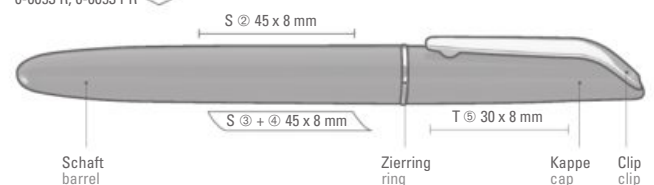

0-0053 R, 0-0053 PR ◊