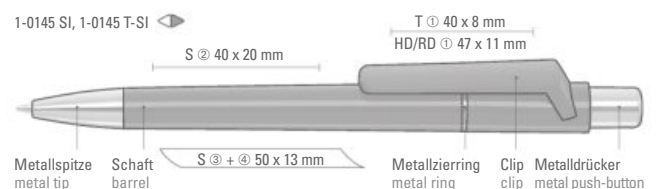

1-0145 SI (● 8-0855)

01-0002

01-0001

● 8-0855

1-0145 T-SI (● 8-0856)

01-0306

01-2747

01-0199

01-0802

01-0336

01-0425

01-CG01

01-0116

01-0268

01-0227

01-0151

● 8-0856

1-0145 SI: Druckkugelschreiber mit gedeckt glänzendem Gehäuse, Metallzierring und Drücker sowie schwerer Metallspitze glanzverchromt.

1-0145 T-SI: Druckkugelschreiber mit transparent glänzendem Gehäuse, Metallzierring und Drücker sowie schwerer Metallspitze glanzverchromt.

Mindestbestellmenge 1.000 Stück
Werbeschlüssel Schaft S ○, Clip T/HD/RD

1-0145 SI: Retractable ballpoint pen with shiny solid body, metal ring, push-button and heavy metal tip chrome plated.

1-0145 T-SI: Retractable ballpoint pen with shiny transparent body, metal ring, push-button and heavy metal tip chrome plated.

Minimum quantity 1,000 pieces
Advertising code barrel S ○, clip T/HD/RD

umaBlackForest
Pens

RD
uma