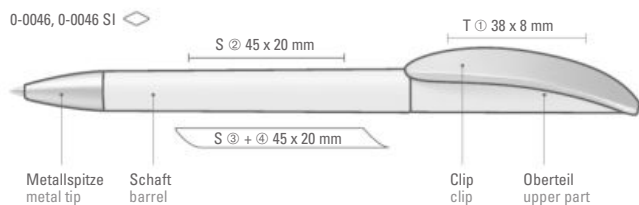

- 0-0046 (● 8-0856)
- 50-0002
  - 50-0001
  - 50-2925
  - 50-0072
  - 50-1795
  - 50-2271
  - 50-0356
  - 50-0405
  - 50-0003
  - 50-0384
  - 50-0194
  - 50-0465
  - 50-0396
  - 50-2077
  - 50-0214
  - 50-0130
  - 50-1585
  - 50-0326
- 8-0856
- 0-0046 SI (● 8-0855)
- 50-0004
- 8-0855

0-0046: Drehkugelschreiber mit transparent gefrostetem oder gedecktem Gehäuse. Matt silberner Bogenclip und schwerer, matt verchromter Metallspitze.

0-0046 SI: Drehkugelschreiber mit silbernem Gehäuse und schwerer, matt verchromter Metallspitze.

Mindestbestellmenge 1,000 Stück
Werbeschlüssel Schaft S, Clip T

0-0046: Twist ballpoint pen with transparent frosted or opaque body. Matt silver curved clip and heavy, matt chrome metal tip.

0-0046 SI: Twist ballpoint pen with silver body and heavy, matt chrome metal tip.

Minimum quantity 1,000 pieces
Advertising code barrel S, clip T