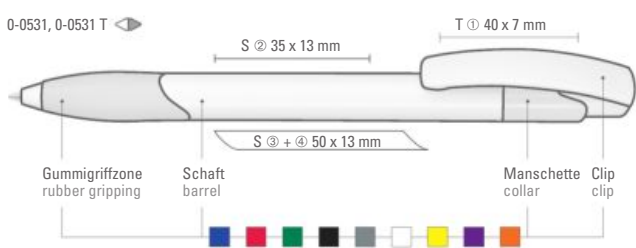

0-0531 (● 8-0866)	
	23-0002
	23-0001
	23-0280
	23-1795
	23-2250
	23-0011
	23-0425
	23-0102
	23-0268
	23-1665
0-0531 T (● 8-0866)	
	23-2935
	23-1795
	23-0355
	23-0404
	23-0003
	23-0102
	23-2613
	23-0021
	● 8-0866

Ab 2.000 Stück können die Modelle farblich kombiniert werden.

You may choose any color combination for orders over 2,000 units.

0-0531: Druckkugelschreiber mit Gummigriffzone und Manschette unifarben. Schaft und Clipdrücker in weiß.

0-0531: Retractable ballpoint pen with rubber gripping and collar in one solid color. Barrel and push button in white.

0-0531 T: Druckkugelschreiber mit Gummigriffzone und Clipdrücker unifarben transparent glänzend.

0-0531 T: Retractable ballpoint pen with rubber gripping and push button in one shiny transparent color.

Mindestbestellmenge 1.000 Stück
Werbeschlüssel Schaft S ○, Clip T

Minimum quantity 1,000 pieces
Advertising code barrel S ○, clip T