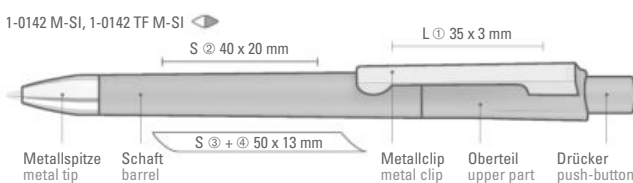

umaBlackForest Pens

Die schönste Verbindung von Design und Fertigung. Geschmackvoll designed in **Deutschland**. Präzise gefertigt in der **Schweiz**. Exklusiv zusammengesetzt und veredelt im **Schwarzwald**.

The most beautiful combination of design and manufacturing. Elegant designed in **Germany**. Precisely manufactured in **Switzerland**. Exclusively assembled and refined in the **Black Forest**.