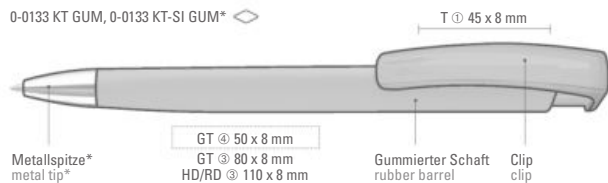

0-0133 KT GUM, 0-0133 KT-SI GUM* ◊