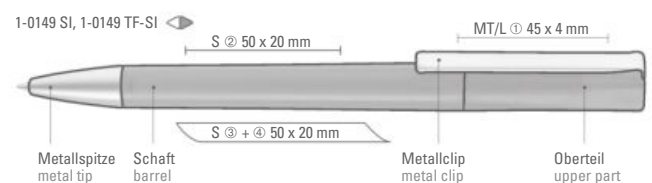

1-0149 SI (●● 8-0855)

01-0002

01-0001

●● 8-0855

1-0149 TF-SI (●● 8-0856)

01-2747

01-0199

01-0336

01-0425

01-WG01

01-0116

01-0268

01-0227

01-0151

●● 8-0856

umaBlackForest
Pens

1-0149 SI: Drehkugelschreiber mit mattgedecktem Gehäuse, schwerer Metallspitze und Metallclip matt verchromt.

1-0149 TF-SI: Drehkugelschreiber mit transparent gefrostetem Gehäuse, schwerer Metallspitze und Metallclip matt verchromt.

Mindestbestellmenge 1.000 Stück
Werbeschlüssel Schaft S ○, Clip MT/L

1-0149 SI: Twist ballpoint pen with matt opaque body, heavy metal tip and metal clip matt chrome plated.

1-0149 TF-SI: Twist ballpoint pen with transparent frosted body, heavy metal tip and metal clip matt chrome plated.

Minimum quantity 1,000 pieces
Advertising code barrel S ○, clip MT/L