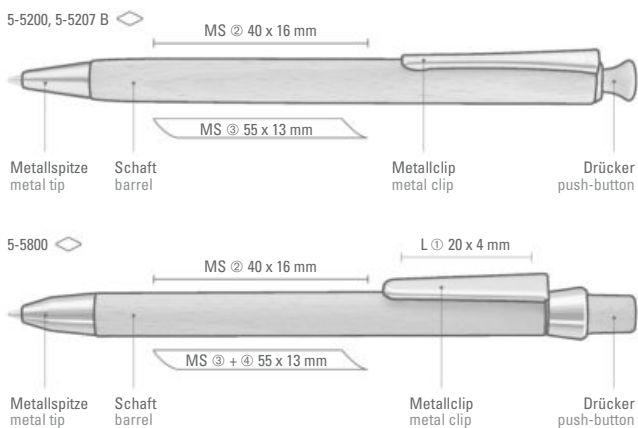

5-5200: Holz-Druckkugelschreiber mit vernickeltem Metallclip und Metallspitze. Schaft aus schutzlackiertem PEFC-zertifiziertem deutschen Buchenholz.

5-5207 B: Holz-Druckbleistift (0,7 mm) mit vernickeltem Metallclip und Metallspitze. Schaft aus schutzlackiertem PEFC-zertifiziertem deutschen Buchenholz. Passend zu Artikel 5-5200.

5-5800: Holz-Druckkugelschreiber mit silber glänzendem Metallclip und Metallspitze. Schaft aus schutzlackiertem PEFC-zertifiziertem deutschen Buchenholz.

5-5200, 5-5207 B
Mindestbestellmenge 300 Stück
Werbeschlüssel Schaft MS

5-5800
Mindestbestellmenge 300 Stück
Werbeschlüssel Schaft MS, Clip L

5-5200: Wooden retractable ballpoint pen with nickel-plated metal clip and metal tip. Barrel in PEFC-certified german beechwood with protective varnish coating.

5-5207 B: Wooden mechanical pen (0,7 mm) with nickel-plated metal clip and metal tip. Barrel in PEFC-certified german beechwood with protective varnish coating. Suitable for 5-5200.

5-5800: Wooden retractable ballpoint pen with metal clip and metal tip in shiny silver. Barrel in PEFC-certified german beechwood with protective varnish coating.

5-5200, 5-5207 B
Minimum quantity 300 pieces
Advertising code barrel MS

5-5800
Minimum quantity 300 pieces
Advertising code barrel MS, clip L