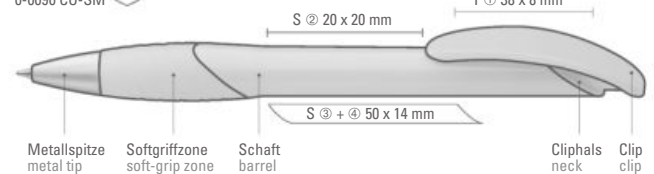

0-0090 CO-SM