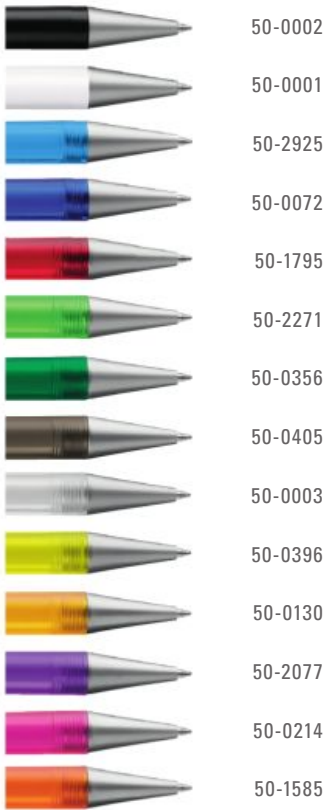

0-8600 (● 8-0856)
0-8607 B (0,7 mm)