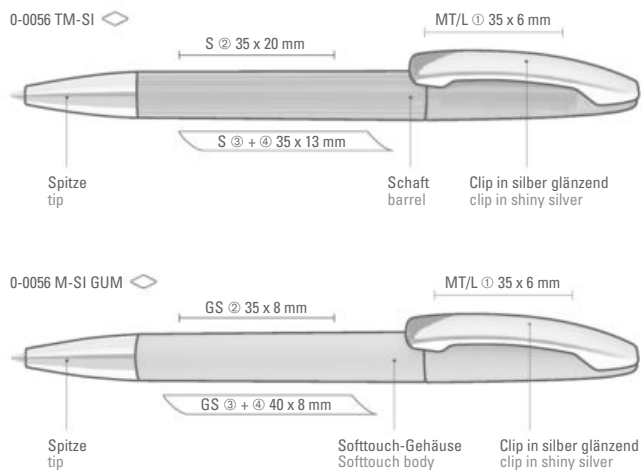

0-0056 T-SI: Drehkugelschreiber mit transparent glänzendem Gehäuse und silber glänzender Spitze.

0-0056 TM-SI: Drehkugelschreiber mit transparent glänzendem Gehäuse. Metallclip und Spitze glanzverchromt.

0-0056 M-SI GUM: Drehkugelschreiber mit farbigem Softtouch-Gehäuse, silber glänzender Spitze und glänzendem Metallclip.

0-0056 T-SI
Mindestbestellmenge 1.000 Stück
Werbeschlüssel Schaft S, Clip T

0-0056 TM-SI
Mindestbestellmenge 1.000 Stück
Werbeschlüssel Schaft S, Clip MT/L

0-0056 M-SI GUM
Mindestbestellmenge 1.000 Stück
Werbeschlüssel Schaft GS, Clip MT/L

0-0056 T-SI: Twist ballpoint pen with shiny transparent body and shiny silver tip.

0-0056 TM-SI: Twist ballpoint pen with transparent shiny body, metal clip and tip chrome plated.

0-0056 M-SI GUM: Twist ballpoint pen with colored soft touch housing, metal clip and tip in shiny silver.

0-0056 T-SI
Minimum quantity 1,000 pieces
Advertising code barrel S, clip T

0-0056 TM-SI
Minimum quantity 1,000 pieces
Advertising code barrel S, clip MT/L

0-0056 M-SI GUM
Minimum quantity 1,000 pieces
Advertising code barrel GS, clip MT/L