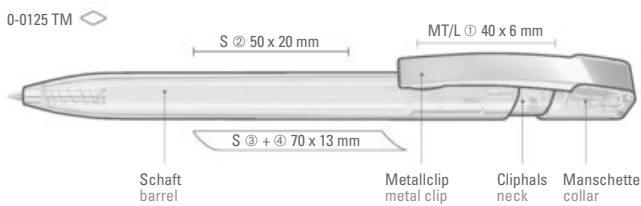

0-0125 TM: Druckkugelschreiber mit transparent glänzendem Gehäuse unifarben, Metallclip glanzverchromt.

0-0125 TM-SI: Druckkugelschreiber mit transparent glänzendem Gehäuse unifarben, Metallclip und schwere Metallspitze glanzverchromt.

0-0125 TM: Retractable ballpoint pen with shiny transparent body in one color, metal clip chrome plated.

0-0125 TM-SI: Retractable ballpoint pen with shiny transparent body in one color, metal clip and heavy chrome plated metal tip.

Mindestbestellmenge 1.000 Stück
Werbeschlüssel Schaft S, Clip MT/L

Minimum quantity 1,000 pieces
Advertising code barrel S, clip MT/L