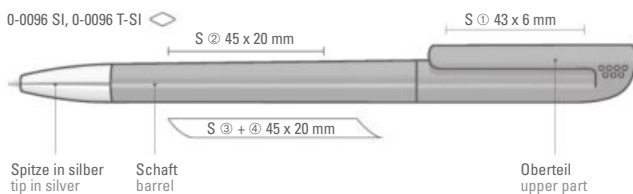

- 0-0096 SI (● 8-0854)
- 50-0002
  - 50-0001
- 0-0096 T-SI (● 8-0854)
- 50-2925
  - 50-0072
  - 50-1795
  - 50-2271
  - 50-0356
  - 50-0405
  - 50-0003
  - 50-0396
  - 50-0130
  - 50-2077
  - 50-0214
  - 50-1585
  - 50-0326
- 8-0854

0-0096 SI: Drehkugelschreiber mit gedeckt glänzendem Gehäuse, matter Clipoberfläche und glanzverchromter Spitze.

0-0096 T-SI: Drehkugelschreiber mit transparent glänzendem Gehäuse, gefrosteter Clipoberfläche und glanzverchromter Spitze.

Mindestbestellmenge 1.000 Stück
Werbeschlüssel Schaft S, Clip S

0-0096 SI: Twist ballpoint pen with shiny solid body, matt clip surface and brilliant chrome plated tip.

0-0096 T-SI: Twist ballpoint pen with shiny transparent body, frosted clip surface and brilliant chrome plated tip.

Minimum quantity 1,000 pieces
Advertising code barrel S, clip S