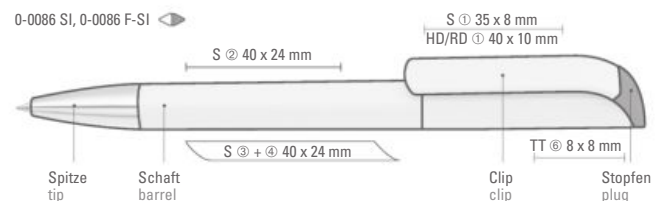

0-0086 SI: Drehkugelschreiber mit gedeckt glänzendem Gehäuse in weiß mit farbigem Stopfen und glanzverchromter Spitze.

0-0086 F-SI: Drehkugelschreiber mit gedeckt mattem Gehäuse in weiß mit farbig glänzendem Stopfen und silber matter Spitze.

Mindestbestellmenge 1.000 Stück
Werbeschlüssel Schaft S,
Clip S/HD/RD, Stopfen TT

0-0086 SI: Twist ballpoint pen with white shiny solid body and colored plug, tip brilliant chrome plated.

0-0086 F-SI: Twist ballpoint pen with solid matt finished housing in white with shiny colored plug and tip silver matt.

Minimum quantity 1,000 pieces
Advertising code barrel S,
clip S/HD/RD, plug TT

0-0086 SI, 0-0086 F-SI