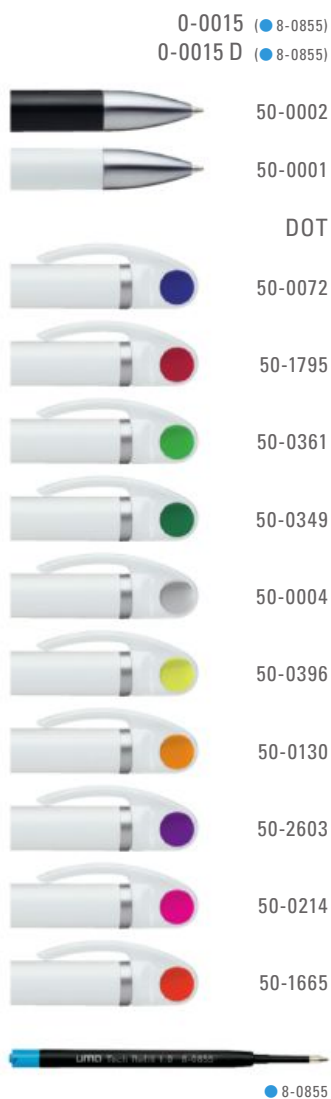

Mit bedruckbaren Dots!
With printable dots!