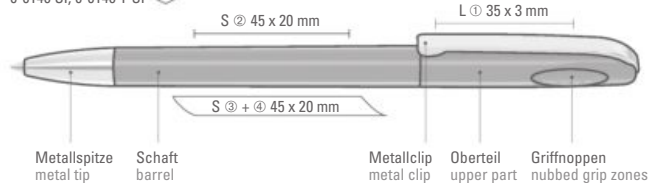

0-0146 SI, 0-0146 T-SI