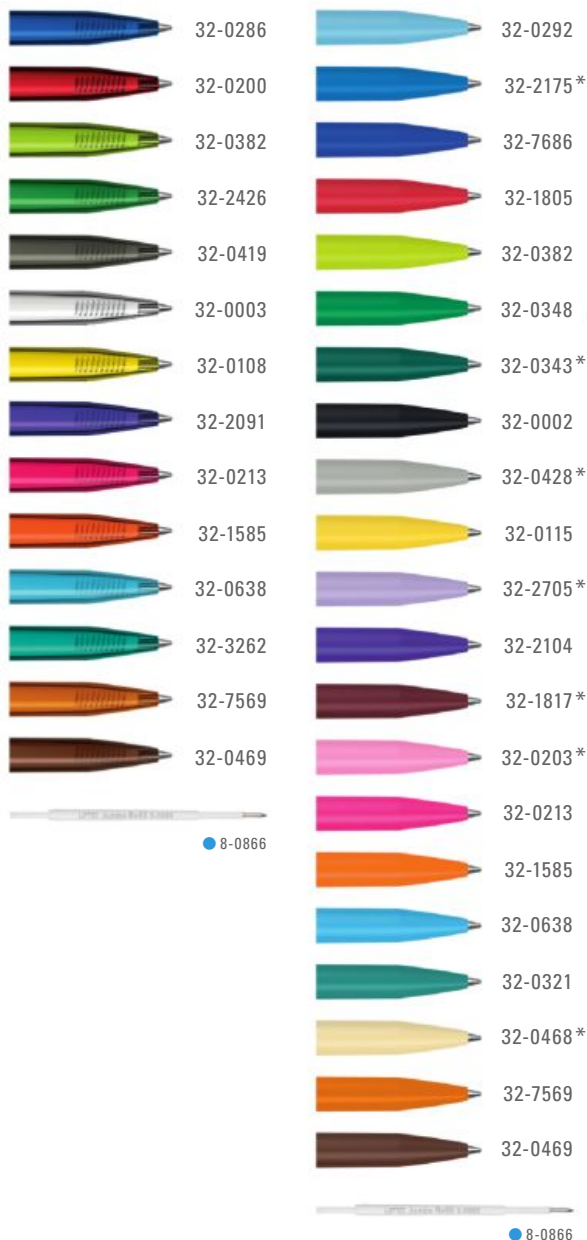

0-0063 T-SI (● 8-0866)

0-0063 SI GUM
0-0063 KT-SI GUM*
(● 8-0866)

* Farben nicht für 0-0063 KT-SI GUM erhältlich
* Colors not available for 0-0063 KT-SI GUM