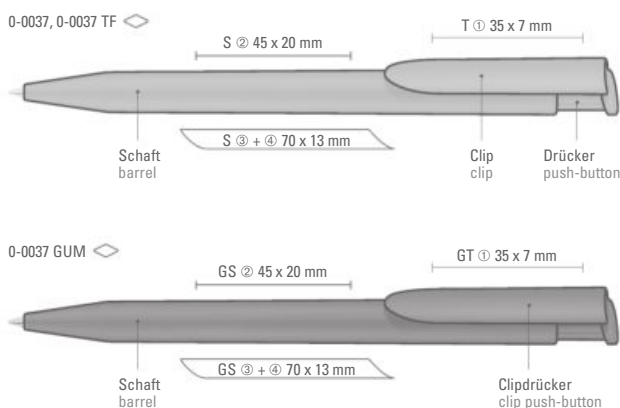

0-0037 (● 8-0865)		0-0037 TF (● 8-0865)	
	20-2925		20-2925
	20-0301		20-0072
	20-0280		20-1795
	20-7621		20-2271
	20-2420		20-0356
	20-0340		20-0405
	20-0002		20-0003
	20-CG08		20-0396
	20-0001		20-0130
	20-0115		20-2077
	20-2597		20-0214
	20-0233		20-1585
	20-1585		20-0326
	20-0326		
0-0037 GUM (● 8-0865)			
	20-0002		

Das gleiche Modell mit Schaft und Clip aus recyceltem Material finden Sie auf Seite 215 unter HAPPY RECY.

The same model with barrel and clip made of recycled material can be found on page 215 under HAPPY RECY.

0-0037: Druckkugelschreiber mit matt gedecktem Gehäuse.

0-0037: Retractable ballpoint pen with matt solid colored body.

0-0037 TF: Druckkugelschreiber mit transparent gefrostetem Gehäuse.

0-0037 TF: Retractable ballpoint pen with transparent frosted body.

0-0037 GUM: Druckkugelschreiber mit gummiertem Gehäuse und gummiertem Clipdrücker.

0-0037 GUM: Retractable ballpoint pen with soft touch body and soft touch clip.

0-0037

0-0037

0-0037 TF

0-0037 TF

Mindestbestellmenge

1.000 Stück

Minimum quantity

1,000 pieces

Werbeschlüssel

Schaft S ⊙, Clip T

Advertising code

barrel S ⊙, clip T

0-0037 GUM

0-0037 GUM

Mindestbestellmenge

1.000 Stück

Minimum quantity

1,000 pieces

Werbeschlüssel

Schaft GS, Clip GT

Advertising code

barrel GS, clip GT