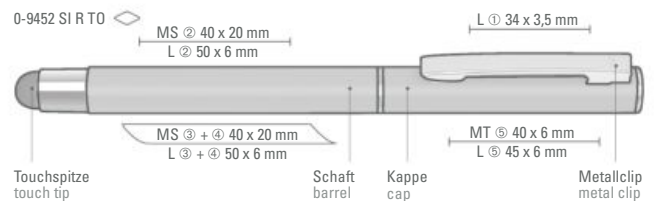

STRAIGHT SI TOUCH
0-9450 SI TO

STRAIGHT SI R TOUCH
0-9452 SI R TO

Farb-Code/Minen
Color code/Refills

0-9450 SI TO (● 8-0855)

0-9452 SI R TO (● 8-0806)

58-2995

58-0293

58-0654

58-0201

58-0376

58-0355

58-0002

58-0422

58-0004

58-0001

58-0106

58-0269

58-0241

58-1585

58-2397

● 8-0855

● 8-0806

0-9450 SI TO: Metall-Drehkugelschreiber mit matter Oberfläche, Metallclip, Metallspitze und Drücker in silber glänzend mit gummiertem Schaftende für die Touchscreensteuerung.

0-9452 SI R TO: Metall-Rollerball mit matter Oberfläche, Metallclip und Zierring in silber glänzend mit gummiertem Schaftende für die Touchscreensteuerung, Griffzone schwarz.

Mindestbestellmenge 300 Stück
Werbeschlüssel Schaft MS/L, Clip L, Kappe MT/L

0-9450 SI TO: Metal twist ballpoint pen with matt finished surface, metal clip, metal tip and push-button in shiny silver, black rubber ball for writing on a Pad.

0-9452 SI R TO: Metal rollerball with matt finished surface, metal clip and ring in shiny silver with black rubber ball for writing on a Pad. Black grip zone.

Minimum quantity 300 pieces
Advertising code barrel MS/L, clip L, cap MT/L