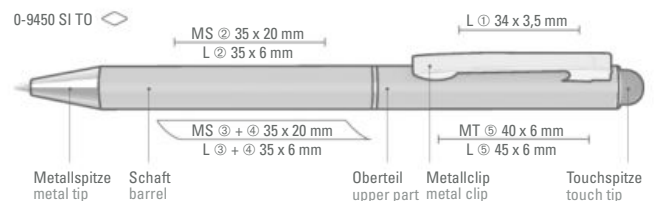

STRAIGHT SI TOUCH
0-9450 SI TO

STRAIGHT SI R TOUCH
0-9452 SI R TO

Farb-Code/Minen
Color code/Refills

0-9450 SI TO (● 8-0855)

0-9452 SI R TO (● 8-0806)

58-2995

58-0293

58-0654

58-0201

58-0376

58-0355

58-0002

58-0422

58-0004

58-0001

58-0106

58-0269

58-0241

58-1585

58-2397

● 8-0855

● 8-0806

0-9450 SI TO: Metall-Drehkugelschreiber mit matter Oberfläche, Metallclip, Metallspitze und Drücker in silber glänzend mit gummiertem Schaftende für die Touchscreensteuerung.

0-9452 SI R TO: Metall-Rollerball mit matter Oberfläche, Metallclip und Zierring in silber glänzend mit gummiertem Schaftende für die Touchscreensteuerung, Griffzone schwarz.

Mindestbestellmenge 300 Stück
Werbeschlüssel Schaft MS/L, Clip L, Kappe MT/L

0-9450 SI TO: Metal twist ballpoint pen with matt finished surface, metal clip, metal tip and push-button in shiny silver, black rubber ball for writing on a Pad.

0-9452 SI R TO: Metal rollerball with matt finished surface, metal clip and ring in shiny silver with black rubber ball for writing on a Pad. Black grip zone.

Minimum quantity 300 pieces
Advertising code barrel MS/L, clip L, cap MT/L