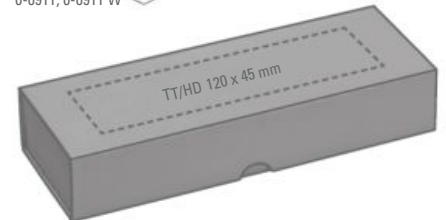

0-0911: Klappetui im Carbonfaser-Look mit Magnetverschluss für ein oder zwei Schreibgeräte. Kartonschuber ebenfalls im Carbonfaser-Look. Schuber auf Anfrage in 4c-Gestaltung möglich (ohne Kugelschreiber).

0-0911 W: Klappetui in uni weiß oder schwarz mit Magnetverschluss für ein oder zwei Schreibgeräte. Kartonschuber in weiß. Auf Anfrage ist der Kartonschuber mit 4c-Gestaltung erhältlich (ohne Kugelschreiber).

0-0911
Mindestmenge 100 Stück
Werbeschlüssel TT/HD

0-0911 W
Mindestmenge 100 Stück
Werbeschlüssel TT/HD

0-0911: Hinged case in carbon-fiber look with magnetic lock for one or two writing implements. Cardboard slipcase also in carbon-fiber look. On request, the card-board slipcase is available with a 4-c design (without ballpoint pen).

0-0911 W: Hinged case in mono white or black with magnetic lock for one or two writing implements. Cardboard slipcase in white. The cardboard slipcase is also available on request with a 4-c design (without ballpoint pen).

0-0911
Minimum quantity 100 pieces
Advertising code TT/HD

0-0911 W
Minimum quantity 100 pieces
Advertising code TT/HD

0-0911, 0-0911 W