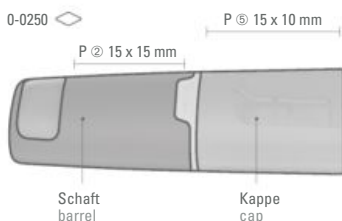

uma LIQEO - the highlighter novelty!

New liquid ink delivery system - Better writing quality - Greater luminance -
Longer writing time - Ecologically superior - Produced in acc. with EN-71, ASTM D-4236