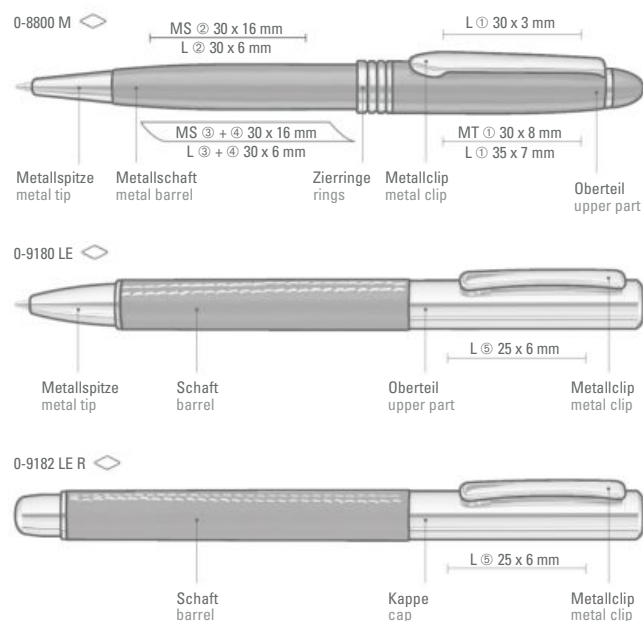

0-8800 M (● 8-0883)

53-0002

LITKO Economy Class Refill 0-0002

● 8-0883

0-9180 LE (● 8-0888)

55-0002

LITKO Extra Class Refill 0-0002

● 8-0888

0-9182 LE R (● 8-0806)

55-0002

LITKO High Class Rollerball Refill 0-0002

● ● 8-0806

0-8800 M: Metall-Drehkugelschreiber mit schwarz glänzend lackiertem Gehäuse. Clip, Zierringe und Spitze aus vergoldetem Metall.

0-9180 LE: Metall-Drehkugelschreiber mit Lederschaft mit weißen Ziernähten. Oberteil und Beschläge glanzverchromt.

0-9182 LE R: Metall-Rollerball mit Lederschaft mit weißen Ziernähten. Oberteil und Beschläge glanzverchromt.

0-8800 M
Mindestbestellmenge 300 Stück
Werbeschlüssel Schaft MS/L, Clip L,
Kappe MT/L

0-9180 LE, 0-9182 LE R
Mindestbestellmenge 100 Stück
Werbeschlüssel Kappe L

0-8800 M: Metal twist ballpoint pen with glossy black lacquered body. Clip, bands and tip made from gold-plated metal.

0-9180 LE: Twist metal ballpoint pen with leather barrel and white decorative stitchings. Upper part and fittings chrome plated.

0-9182 LE R: Metal rollerball and leather barrel with white decorative stitchings. Upper part and fittings chrome plated.

0-8800 M
Minimum quantity 300 pieces
Advertising code barrel MS/L, clip L,
cap MT/L

0-9180 LE, 0-9182 LE R
Minimum quantity 100 pieces
Advertising code cap L