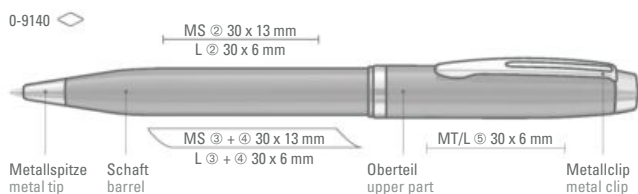

0-9140: Metall-Drehkugelschreiber mit Softdrehmechanik und Metallzierring. Beschlagteile glanzverchromt.

0-9142 R: Metall-Rollerball mit Metallzierring. Beschlagteile glanzverchromt.

0-9143 PR: Metall-Patronenroller mit Metallzierring. Beschlagteile glanzverchromt. Das Patronen-Roller-System arbeitet nach dem Prinzip des Füllhalters und kann mit Standard-Tintenpatronen nachgefüllt werden.

Mindestbestellmenge
Werbeschlüssel

100 Stück
Schaft MS/L,
Kappe MT/L

0-9140: Metal twist ballpoint pen with soft twist mechanism and decorative metal ring. Gloss-chrome fittings.

0-9142 R: Metal rollerball with decorative metal ring. Gloss-chrome fittings.

0-9143 PR: Metal cartridge roller with decorative metal ring. Gloss-chrome fittings. The cartridge roller system operates on the same principle as the fountain pen and can be refilled with standard ink cartridges.

Minimum quantity
Advertising code

100 pieces
barrel MS/L,
cap MT/L