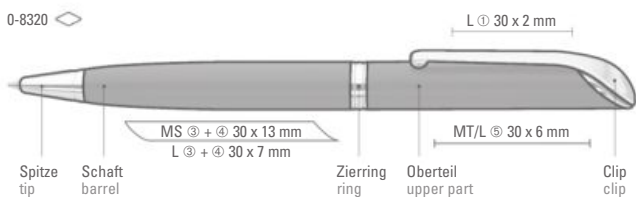

Farb-Code/Minen
Color code/Refills

SHADOW
0-8320

SHADOW R
0-8322 R

0-8320: Metall-Drehkugelschreiber mit matter Oberfläche. Spitze, Clip und Zierring glanzverchromt.

0-8322 R: Metall-Rollerball mit matter Oberfläche. Spitze, Clip und Zierring glanzverchromt.

Mindestbestellmenge 300 Stück
Werbeschlüssel Schaft MS/L, Clip L, Kappe MT/L

0-8320: Metal twist ballpoint pen with matt surface. Glossy chrome tip, clip and fittings.

0-8322 R: Metal rollerball with matt surface. Glossy chrome tip, clip and fittings.

Minimum quantity 300 pieces
Advertising code barrel MS/L, clip L, cap MT/L