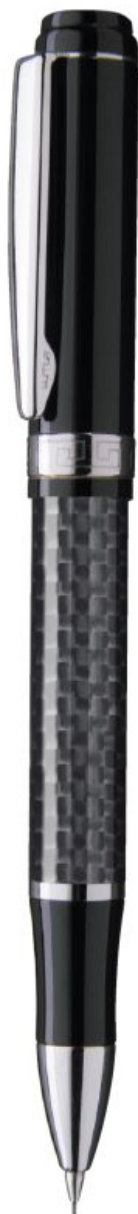

ROM

0-8950 (● 8-0888)

52-0002

● 8-0888

0-8956 F (● 8-0891)

52-0002

● 8-0891

0-8957 B (0,7mm)

52-0002

0-8952 R (● ● 8-0806)

52-0002

● ● 8-0806