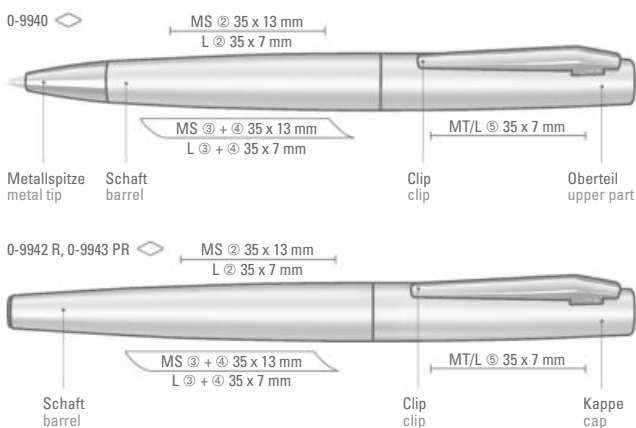

0-9940: Metall-Drehkugelschreiber mit matt lackiertem Gehäuse und Softdrehmechanik. Metallclip, Spitze und Stopfen glanzverchromt.

0-9942 R: Metall-Rollerball mit matt lackiertem Gehäuse. Metallclip, Spitze und Stopfen glanzverchromt.

0-9943 PR: Metall-Patronenroller mit matt lackiertem Gehäuse. Metallclip, Spitze und Stopfen glanzverchromt. Das Patronen-Roller-System arbeitet nach dem Prinzip des Füllhalters und kann mit Standard-Tintenpatronen nachgefüllt werden.

0-9940: Metal twist ballpoint pen with matt lacquered housing and soft twist mechanism. Metal clip, tip and plug chrome plated.

0-9942 R: Metal roller ball with matt lacquered housing. Metal clip, tip and plug chrome plated.

0-9943 PR: Metal cartridge roller with matt lacquered housing. metal clip, tip and plug chrome plated. The cartridge roller system operates on the same principle as the fountain pen and can be refilled with standard ink cartridges.

Mindestbestellmenge 100 Stück
Werbeschlüssel Schaft MS/L, Kappe MT/L

Minimum quantity 100 pieces
Advertising code barrel MS/L, cap MT/L