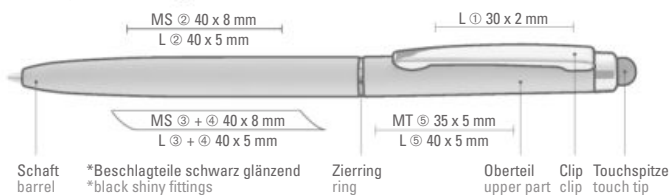

Modell 0-9588 M TO eignet sich für Laserung in weiss. Siehe Seite 255.

Model 0-9588 M TO is suitable for engraving in white. See page 255.

0-9588 TO, 0-9588 M TO*