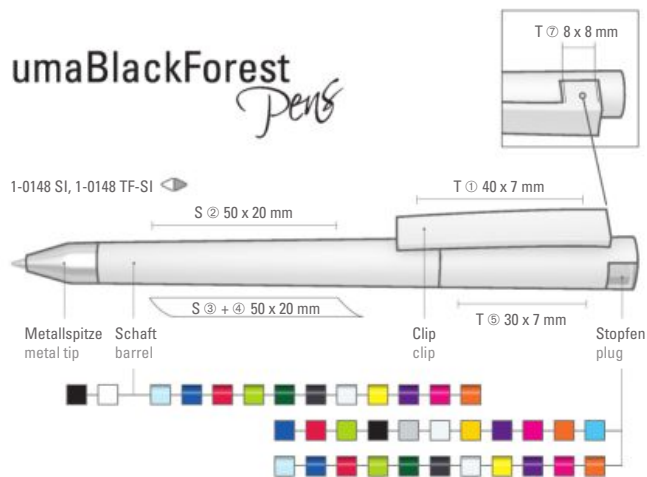

umaBlackForest
Pens

1-0148 SI: Drehkugelschreiber mit ge-
deckt mattem Schaft, Clip und Stopfen
im Oberteil gedeckt glänzend bzw.
transparent glänzend und schwerer
Metallspitze glanzverchromt.

1-0148 TF-SI: Drehkugelschreiber mit
transparent gefrostetem Schaft, Clip und
Stopfen im Oberteil gedeckt glänzend
bzw. transparent glänzend und schwerer
Metallspitze glanzverchromt.

Mindestbestellmenge
Werbeschlüssel

1.000 Stück
Schaft S ⊕,
Clip T, Kappe T

1-0148 SI: Twist ballpoint pen with solid
matt barrel, clip and plug in the upper
part solid shiny or transparent shiny and
heavy metal tip chrome plated.

1-0148 TF-SI: Twist ballpoint pen with
frosted barrel, clip and plug in the upper
part solid shiny or transparent shiny and
heavy metal tip chrome plated.

Minimum quantity
Advertising code

1,000 pieces
barrel S ⊕,
clip T, cap T