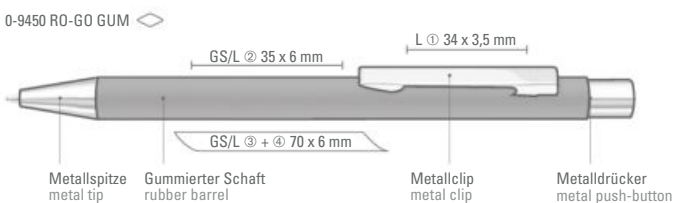

0-9450 SI: Metall-Druckkugelschreiber mit matter Oberfläche, Metallclip, Metallspitze und Metalldrücker in silber glänzend.

0-9457 SI B: Passender Metall-Druckbleistift (0,7mm) zu 0-9450 SI. Mit Radiergummi im Drücker.

0-9450 RO-GO: Metall-Druckkugelschreiber mit Schaft in weiß glänzend oder schwarz matt, Metallspitze, Metallclip und Metalldrücker in roségold glänzend.

0-9450 RO-GO GUM: Metall-Druckkugelschreiber mit Softtouch-Schaft in schwarz, Metallclip, Metallspitze und Metalldrücker in roségold glänzend.

0-9450 SI, 0-9457 SI B, 0-9450 RO-GO
Mindestbestellmenge 300 Stück
Werbeschlüssel Schaft MS/L/RL, Clip L
0-9450 RO-GO GUM
Mindestbestellmenge 300 Stück
Werbeschlüssel Schaft GS/L, Clip L

0-9450 SI: Metal retractable ballpoint pen with matt finished surface, metal clip, metal tip and metal push-button in shiny silver.

0-9457 SI B: Matching retractable metal pencil for model 0-9450 SI. With rubber inside the push-button.

0-9450 RO-GO: Metal retractable ballpoint pen with barrel in shiny white or matt black, metal clip, metal tip and metal pusher in shiny rose gold.

0-9450 RO-GO GUM: Metal retractable ballpoint pen with soft touch barrel in black, metal clip, metal tip and metal pusher in shiny rose gold.

0-9450 SI, 0-9457 SI B, 0-9450 RO-GO
Minimum quantity 300 pieces
Advertising code barrel MS/L/RL, clip L
0-9450 RO-GO GUM
Minimum quantity 300 pieces
Advertising code barrel GS/L, clip L