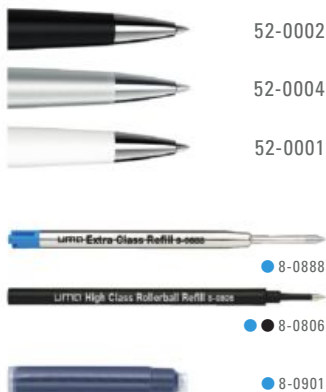

0-9940 (● 8-0888)
0-9942 R (● 8-0806)
0-9943 PR (● 8-0901)