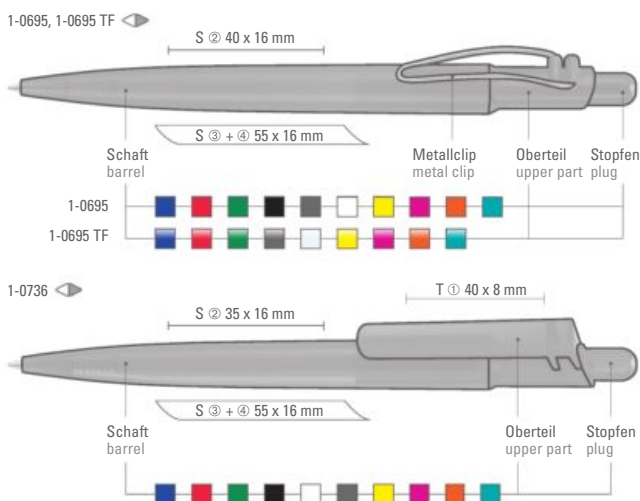

Ab 2.000 Stück können die Modelle farblich kombiniert werden.

You may choose any color combination for orders over 2.000 units.

1-0695: Druckkugelschreiber mit vernickeltem Metallbiegeclip und gedeckt glänzendem Gehäuse.

1-0695: Retractable ballpoint pen with nickel-plated metal flexible clip and solid shiny body.

1-0695 TF: Druckkugelschreiber mit vernickeltem Metallbiegeclip in transparent gefrostetem Gehäuse.

1-0695 TF: Retractable ballpoint pen with nickel-plated metal flexible clip and transparent frosted body.

1-0736: Druckkugelschreiber mit großem Clip an verstärkter Clipanbindung mit gedeckt glänzendem Gehäuse.

1-0736: Retractable ballpoint pen with extra strong large clip and solid shiny body.

1-0695, 1-0695 TF
Mindestbestellmenge
Werbeschlüssel

1.000 Stück
Schaft S $\varnothing$

1-0695, 1-0695 TF
Minimum quantity
Advertising code

1,000 pieces
barrel S $\varnothing$

1-0736
Mindestbestellmenge
Werbeschlüssel

1.000 Stück
Schaft S, Clip T

1-0736
Minimum quantity
Advertising code

1,000 pieces
barrel S, clip T