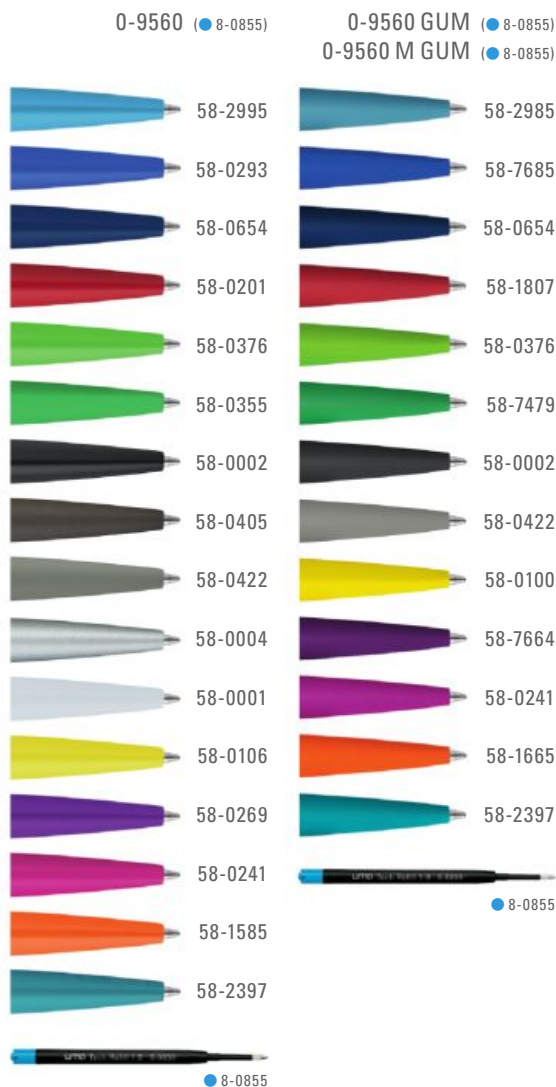

Modell 0-9560 eignet sich für Laserung in weiß. Siehe Seite 255.

Model 0-9560 is suitable for engraving in white. See page 255.

Modell 0-9560 GUM eignet sich für Hochglanzlaserung. Siehe Seite 255.

Model 0-9560 GUM is suitable for high gloss laser engraving. See page 255.

Modell 0-9560 M GUM eignet sich für Laserung in schwarz. Siehe Seite 255.

Model 0-9560 M GUM is suitable for engraving in black. See page 255.