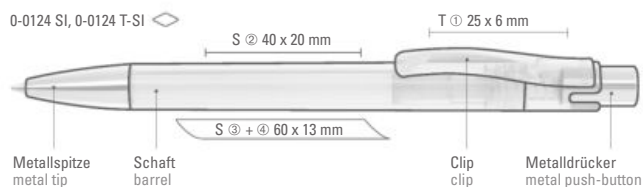

Mindestbestellmenge 1.000 Stück
Werbeschlüssel Schaft S ○, Clip MT/L

Minimum quantity 1,000 pieces
Advertising code barrel S ○, clip MT/L

0-0012 SI*, 0-0012 TF-SI

CANDY

0-0124 SI (● 8-0855)	
	50-0002
	50-0001
	● 8-0855
0-0124 T-SI (● 8-0856)	
	50-2925
	50-0072
	50-1795
	50-2271
	50-0356
	50-0405
	50-0003
	50-0396
	50-0130
	50-2077
	50-0214
	50-1585
	50-0326
	50-0483
	● 8-0856