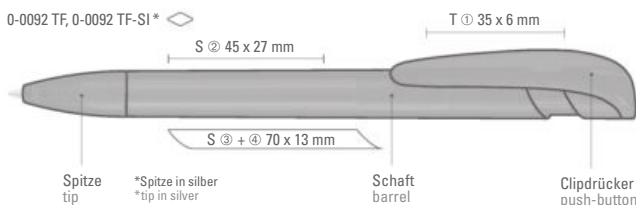

0-0092 TF: Druckkugelschreiber mit transparent gefrostetem Gehäuse, Spitze und breitem Bogenclipdrücker.

0-0092 TF-SI: Druckkugelschreiber in uni transparent gefrostetem Gehäuse, breitem Bogenclipdrücker und silberner Spitze glanzverchromt.

Mindestbestellmenge 1.000 Stück
Werbeschlüssel Schaft S ○, Clip T

0-0092 TF: Retractable ballpoint pen with transparent frosted body, tip and wide curved clip button.

0-0092 TF-SI: Retractable ballpoint pen with transparent frosted body, wide curved clip button and silver shiny chrome plated tip.

Minimum quantity 1,000 pieces
Advertising code barrel S ○, clip T