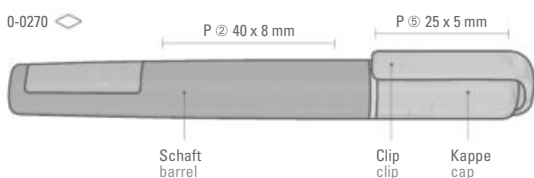

uma LIQEO - the highlighter novelty!

New liquid ink delivery system - Better writing quality - Greater luminance -
Longer writing time - Ecologically superior - Produced in acc. with EN-71, ASTM D-4236