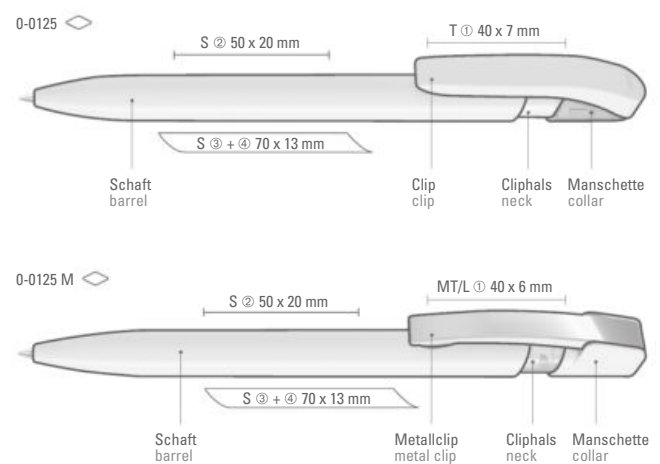

0-0125 ● 8-0855

0-0125 M ● 8-0855

50-0002

50-0001

50-0072

50-1795

50-2271

50-0356

50-0405

50-0396

50-0130

50-2077

50-0214

50-1585

0-0125 M-SI ● 8-0855

50-0002

50-0001

● 8-0855

0-0125: Druckkugelschreiber mit gedeckt glänzendem Gehäuse in uni weiß oder schwarz, Manschette in transparent glänzend.

0-0125 M: Druckkugelschreiber mit gedeckt glänzendem Gehäuse in uni weiß oder schwarz, Cliphals transparent glänzend, Metallclip glanzverchromt.

0-0125 M-SI: Druckkugelschreiber mit gedeckt glänzendem Gehäuse in uni weiß oder schwarz, Metallclip und schwere Metallspitze glanzverchromt.

0-0125
Mindestbestellmenge 1.000 Stück
Werbeschlüssel Schaft S, Clip T

0-0125 M, 0-0125 M-SI
Mindestbestellmenge 1.000 Stück
Werbeschlüssel Schaft S, Clip MT/L

0-0125: Retractable ballpoint pen with shiny solid body in solid white or black and collar shiny transparent.

0-0125 M: Retractable ballpoint pen with shiny solid body in white or black and neck shiny transparent, metal clip chrome plated.

0-0125 M-SI: Retractable ballpoint pen with shiny solid body in white or black, metal clip chrome plated and heavy chrome plated metal tip.

0-0125
Minimum quantity 1,000 pieces
Advertising code barrel S, clip T

0-0125 M, 0-0125 M-SI
Minimum quantity 1,000 pieces
Advertising code barrel S, clip MT/L