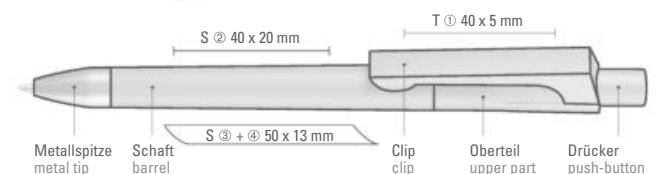

1-0142 SI (●● 8-0855)

1-0142 KTF SI (●● 8-0855)

01-0284

01-0286

01-0280

01-0200

01-0375

01-0340

01-0002

01-0428

01-0001

01-0108

01-0526

01-0219

01-0172

01-2995

01-3262

●● 8-0855

Mix 'n Match: Alle Teile des Modells können farblich frei kombiniert werden.

1-0142 SI: Druckkugelschreiber in matt gedeckten Gehäusefarben, mit schwerer matt verchromter Metallspitze.

1-0142 KTF SI: Druckkugelschreiber in matt gedeckten Gehäusefarben, Clip transparent gefrostet, mit schwerer matt verchromter Metallspitze.

Mindestbestellmenge 1.000 Stück
Werbeschlüssel Schaft S ○, Clip T

Mix 'n Match: All parts of item CHECK can be combined freely.

1-0142 SI: Retractable ballpoint pen with matt colored body and heavy metal tip matt chrome plated.

1-0142 KTF SI: Retractable ballpoint pen with matt colored body, clip transparent frosted and with heavy metal tip matt chrome plated.

Minimum quantity 1,000 pieces
Advertising code barrel S ○, clip T

umaBlackForest
Pens

1-0142 SI, 1-0142 KTF SI