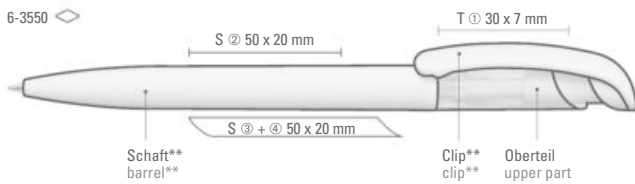

* 06-7527 BIO-MIX: Drücker und Spitze sind aus Bio-Material gefertigt. Der Werkstoff Celluloseacetat entspricht der DIN EN 13432:2000-12 und wird aus europäischen Weichhölzern gewonnen.

* 06-7527 BIO-MIX: Pushbutton and tip are made of bio material. This material – cellulose acetate – complies with DIN EN 13432:2000-12 and is derived from European softwoods.

** Die Herstellung der Clips und der Schäfte ist aufgrund des besonderen Materials produktions-technischen Schwankungen unterlegen. Leichte Unterschiede in der Farbe und der Oberfläche (Schlierenbildung) sind möglich.

** The production of the clips and barrels is subject to fluctuations due to the special material. Slight differences in color and surface (smear formation) are possible.