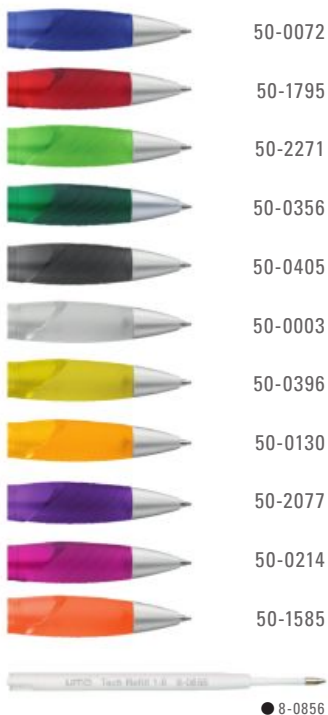

0-0090 T-SM (● 8-0856)
0-0090 TF (● 8-0856)