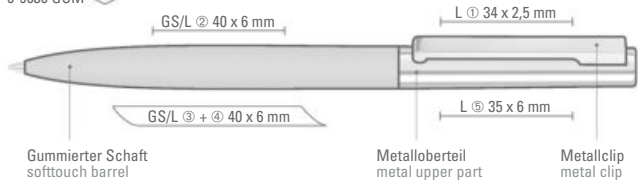

0-9630 GUM ◊

0-9630 GUM: Metall-Drehkugelschreiber mit glanzverchromtem Metalloberteil und gefedertem Metallclip. Schaft matt gummiert in verschiedenen Farben.

0-9630 GUM: Metal twist ballpoint pen with upper part chrome plated and spring mounted metal clip. Shaft matt soft touch barrel in different colors.

Mindestbestellmenge 300 Stück
Werbeschlüssel Schaft GT/L, Kappe L, Clip L

Minimum quantity 300 pieces
Advertising code barrel GT/L, cap L, clip L