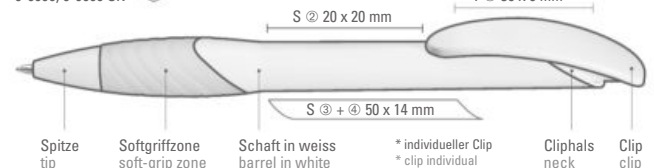

0-0090 CO-SM (● 8-0855)

50-2925

50-0280

50-7621

50-0340

50-0002

50-0428

50-0001

50-0115

50-0326

50-1665

● 8-0855

0-0090: Druckkugelschreiber mit weißem Gehäuse und Bogenclipdrücker. Ergonomische Gummigriffzone in gedeckten Farben.

0-0090 CO-SM: Druckkugelschreiber mit uni gedeckt glänzendem Gehäuse, ergonomischer Gummigriffzone, Bogenclipdrücker mit Metallspitze, matt verchromt.

0-0090 SK: Druckkugelschreiber mit individuell gestaltbarem Clipdrücker. Gehäuse gedeckt, mit ergonomischer Gummigriffzone. Motivgröße nach Absprache; max.: ca. 30 x 20 x 2,2 mm.

0-0090, 0-0090 CO-SM
Mindestbestellmenge 1.000 Stück
Werbeschlüssel Schaft S, Clip T

0-0090 SK
Mindestbestellmenge 10.000 Stück
Werbeschlüssel Schaft S, Clip T

0-0090: Retractable ballpoint pen with white matt body and curved clip push-button. Ergonomic rubberized grip zone in opaque colors.

0-0090 CO-SM: Retractable ballpoint pen with brilliant solid barrel. Ergonomic rubber grip and curved clip button with heavy metal tip in matt chrome.

0-0090 SK: Retractable ballpoint pen with individuell designed push-button clip. Body in solid colors with ergonomic rubber gripping zone. Size of Motif by arrangement; max.: ca. 30 x 20 x 2.2 mm.

0-0090 SI, 0-0090 CO-SM
Minimum quantity 1,000 pieces
Advertising code barrel S, clip T

0-0090 SK
Minimum quantity 10,000 pieces
Advertising code barrel S, clip T

0-0090, 0-0090 SK*