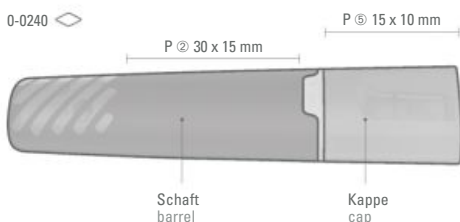

uma LIQEO - the highlighter novelty!

New liquid ink delivery system - Better writing quality - Greater luminance -
Longer writing time - Ecologically superior - Produced in acc. with EN-71, ASTM D-4236