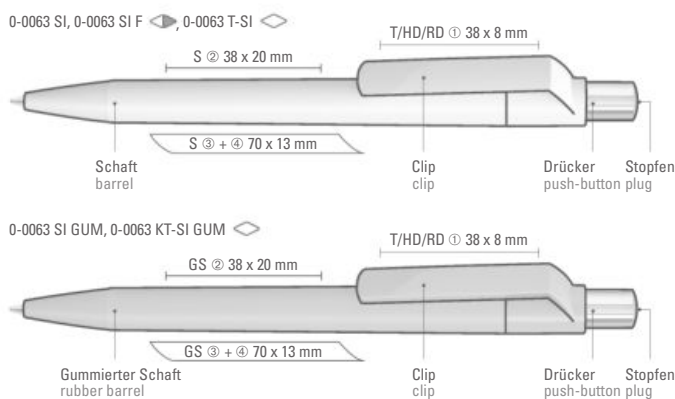

Ab 2.000 Stück können die Modelle farblich kombiniert werden.

You may choose any color combination for orders over 2,000 units.

0-0063 T-SI: Druckkugelschreiber mit transparent glänzendem Gehäuse, silber glänzendem Drücker mit farbigem Stopfen.

0-0063 T-SI: Retractable ballpoint pen with transparent shiny body, brilliant silver push-button with colored plug.

0-0063 SI GUM: Druckkugelschreiber mit Softtouch-Schaft, gedeckt glänzendem Clip, silber glänzendem Drücker mit farbigem Stopfen.

0-0063 SI GUM: Retractable ballpoint pen with soft touch barrel, shiny solid clip, brilliant silver push-button with colored plug.

0-0063 KT-SI GUM: Druckkugelschreiber mit Softtouch-Schaft, transparent glänzendem Clip, silber glänzendem Drücker mit farbigem Stopfen.

0-0063 KT-SI GUM: Retractable ballpoint pen with soft touch barrel, transparent shiny clip, brilliant silver push-button with colored plug.

0-0063 T-SI
Mindestbestellmenge 1.000 Stück
Werbeschlüssel Schaft S, Clip T/HD/RD
0-0063 SI GUM, 0-0063 KT-SI GUM
Mindestbestellmenge 1.000 Stück
Werbeschlüssel Schaft GS, Clip T/HD/RD

0-0063 T-SI
Minimum quantity 1,000 pieces
Advertising code barrel S, clip T/HD/RD
0-0063 SI GUM, 0-0063 KT-SI GUM
Minimum quantity 1,000 pieces
Advertising code barrel GS, clip T/HD/RD