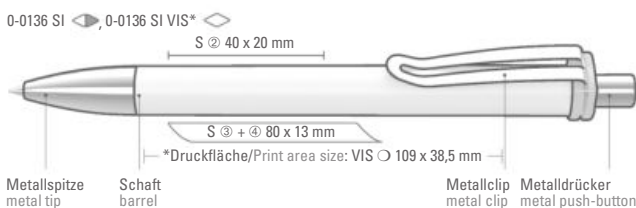

0-0136 SI (● 8-0855)
0-0136 SI VIS (● 8-0855)

0-0136 SI: Druckkugelschreiber mit ge-
deckt glänzendem Gehäuse in weiß oder
schwarz und farbiger Clipaufhängung.
Breiter Metallbiegeclip, Metallspitze und
Metalldrücker glanzverchromt.

0-0136 SI VIS: Druckkugelschreiber
VOGUE XL SI mit digitalem Folientransfer-
druck auf dem Schaft und farbiger
Clipaufhängung. Breiter Metallbiegeclip,
-spitze und -drücker glanzverchromt.

Mindestbestellmenge 1.000 Stück
Werbeschlüssel
0-0136 SI Schaft S ∅
0-0136 SI VIS Schaft V

0-0136 SI: Retractable ballpoint pen
with shiny solid body in white or
black with colored clip holder. Flexible ex-
panded metal clip, metal tip and metal
push button chrome plated.

0-0136 SI VIS: VOGUE XL SI retractable
ballpoint pen with digital foil transfer im-
print on the barrel with colored clip hold-
er. Flexible expanded metal clip, metal
tip and metal push button chrome plated.

Minimum quantity 1,000 pieces
Advertising code
0-0136 SI barrel S ∅
0-0136 SI VIS barrel V