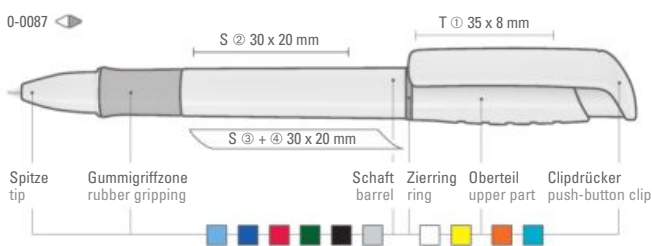

Ab 2.000 Stück kann das Modell farblich kombiniert werden.

You may choose any color combination for orders over 2,000 units.

0-0087: Druckkugelschreiber mit gedeckt glänzendem Gehäuse in weiß, Griffzone und Zierring unifarben bzw. komplett unifarben gedeckt glänzend schwarz.

0-0087: Retractable ballpoint pen with shiny solid body in white, gripping and ring in one solid color or in uni color black.

Mindestbestellmenge 1.000 Stück
Werbeschlüssel Schaft S, Clip T

Minimum quantity 1,000 pieces
Advertising code barrel S, clip T