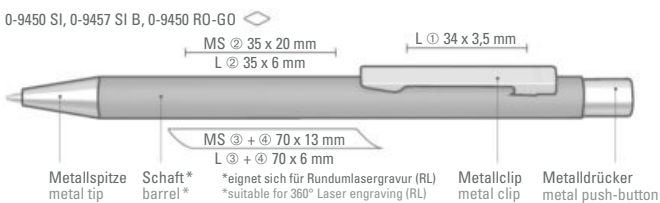

0-9450 SI: Metall-Druckkugelschreiber mit matter Oberfläche, Metallclip, Metallspitze und Metalldrücker in silber glänzend.

0-9457 SI B: Passender Metall-Druckbleistift (0,7mm) zu 0-9450 SI. Mit Radiergummi im Drücker.

0-9450 RO-GO: Metall-Druckkugelschreiber mit Schaft in weiß glänzend oder schwarz matt, Metallspitze, Metallclip und Metalldrücker in roségold glänzend.

0-9450 RO-GO GUM: Metall-Druckkugelschreiber mit Softtouch-Schaft in schwarz, Metallclip, Metallspitze und Metalldrücker in roségold glänzend.

0-9450 SI, 0-9457 SI B, 0-9450 RO-GO
Mindestbestellmenge 300 Stück
Werbeschlüssel Schaft MS/L/RL, Clip L
0-9450 RO-GO GUM
Mindestbestellmenge 300 Stück
Werbeschlüssel Schaft GS/L, Clip L

0-9450 SI: Metal retractable ballpoint pen with matt finished surface, metal clip, metal tip and metal push-button in shiny silver.

0-9457 SI B: Matching retractable metal pencil for model 0-9450 SI. With rubber inside the push-button.

0-9450 RO-GO: Metal retractable ballpoint pen with barrel in shiny white or matt black, metal clip, metal tip and metal pusher in shiny rose gold.

0-9450 RO-GO GUM: Metal retractable ballpoint pen with soft touch barrel in black, metal clip, metal tip and metal pusher in shiny rose gold.

0-9450 SI, 0-9457 SI B, 0-9450 RO-GO
Minimum quantity 300 pieces
Advertising code barrel MS/L/RL, clip L
0-9450 RO-GO GUM
Minimum quantity 300 pieces
Advertising code barrel GS/L, clip L