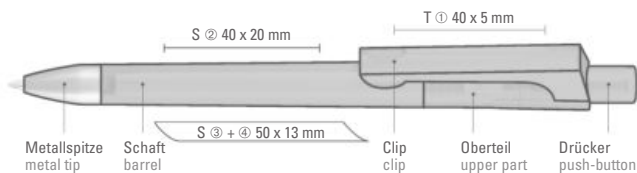

umaBlackForest *Pens*

1-0142 TF SI, 1-0142 TF KG SI

Mix 'n Match: Alle Teile des Modells können farblich frei kombiniert werden.

Mix 'n Match: All parts of item CHECK can be combined freely.

1-0142 TF SI: Druckkugelschreiber in transparent gefrosteten Gehäusefarben, mit schwerer matt verchromter Metallspitze.

1-0142 TF SI: Retractable ballpoint pen with transparent frosted coloured body and heavy metal tip matt chrome plated.

1-0142 TF KG SI: Druckkugelschreiber in transparent gefrosteten Gehäusefarben, Clip matt gedeckt, mit schwerer matt verchromter Metallspitze.

1-0142 TF KG SI: Retractable ballpoint pen in transparent frosted housing colors, clip solid matt, with heavy matt chrome metal tip.

Mindestbestellmenge 1.000 Stück
Werbeschlüssel Schaft S ○, Clip T

Minimum quantity 1,000 pieces
Advertising code barrel S ○, clip T