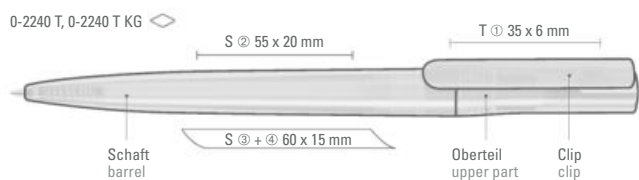

0-2240 T ● 8-0866	
	57-0286
	57-0185
	57-0355
	57-0440
	57-0291
	57-0107
	57-0260
	57-0226
	57-0151
	57-3295
0-2240 T KG ● 8-0866	
	57-0298
	57-0662
	57-0200
	57-7492
	57-0361
	57-0340
	57-0002
	57-7527
	57-0001
	57-0012
	57-0270
	57-2607
	57-0233
	57-0021
	57-7710
	57-7500
	8-0866

Das aus recycelten PET-Flaschen in Europa hergestellte rPET-Material eignet sich für einen langlebigen und nachhaltigen Werbeeinsatz. Dank der europäischen Produktion und dem Einsatz der langschreibenden uma Jumbomine, leistet der uma RECYCELED PET PEN switch einen zusätzlichen nachhaltigen Beitrag zur Schonung der Umwelt.

The rPET, which is produced in Europe, are suitable for a durable and sustainable advertisement. The uma RECYCELED PET PEN switch protect our environment due to the European production and the long-writing uma Jumbo refill.

0-2240 T: Drehkugelschreiber aus recyceltem rPET-Material in transparent glänzenden Gehäusefarben.

0-2240 T KG: Drehkugelschreiber aus recyceltem rPET-Material in transparent glänzenden Gehäusefarben mit gedeckt glänzendem Clip.

0-2240 T: Twist ballpoint pen made from recycled rPET in transparent shiny colors.

0-2240 T KG: Twist ballpoint pen made from recycled rPET in transparent shiny housing colors with solid shiny clip.

Mindestbestellmenge
Werbeschlüssel

1.000 Stück
Schaft S, Clip T

Minimum quantity
Advertising code

1,000 pieces
barrel S, clip T