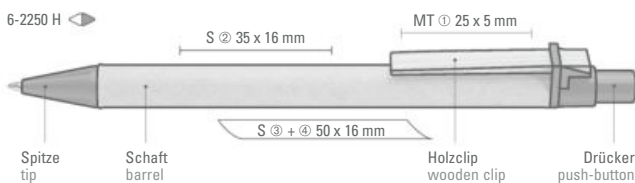

6-3550: Druckkugelschreiber mit Schaft und Clip aus 100% nachwachsendem und kompostierbarem Material. Oberteil aus gefrostetem ABS Kunststoff in verschiedenen Farben.

6-2250 H: Druckkugelschreiber aus recycelter, naturfarbener Pappe. Spitze und Drücker unifarben aus recyceltem oder biologisch abbaubarem Kunststoff (*06-7527 Bio-Mix) sowie Holzclip.

6-3550: Retractable ballpoint pen with barrel and clip made of 100% renewable biodegradable material. Upper part made of frosted ABS plastic in different colors.

6-2250 H: Pushbutton ballpoint pen made of recycled, natural-coloured cardboard. Tip and pushbutton uni-colored, made of recycled or bio-degradable plastic (*06-7527 Bio-Mix) as well as wooden clip.

6-3550	1,000 Stück
Mindestbestellmenge	Schaft S ◊, Clip T
Werbeschlüssel	
6-2250 H	1,000 Stück
Mindestbestellmenge	Schaft S, Clip MT
Werbeschlüssel	

6-3550	1,000 pieces
Minimum quantity	barrel S ◊, clip T
Advertising code	
6-2250 H	1,000 pieces
Minimum quantity	barrel S, clip MT
Advertising code