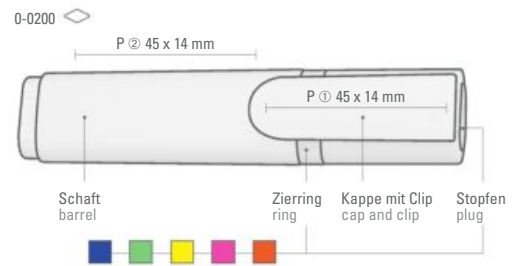

BESCHREIBUNG
DESCRIPTION

0-0200: Textmarker mit Kunststoffgehäuse und Kappe mit Clip in weiß. Mundstück mit Zierring und Stopfen in der Schreibfarbe.

0-0200/2: Textmarker 2er-Set aus den Standardfarben in transparentem Stecketui.

0-0200

Mindestbestellmenge
Werbeschlüssel

500 Stück
Schaft P, Clip T

0-0200/2

Mindestbestellmenge
Werbeschlüssel

300 Stück
Schaft P, Clip T

0-0200: Highlighter with plastic body and cap with clip in white. Section with band and terminal in the ink color.

0-0200/2: Highlighter set of 2 in the standard colors in transparent pen case.

0-0200

Minimum quantity
Advertising code

500 pieces
barrel P, clip T

0-0200/2

Minimum quantity
Advertising code

300 pieces
barrel P, clip T