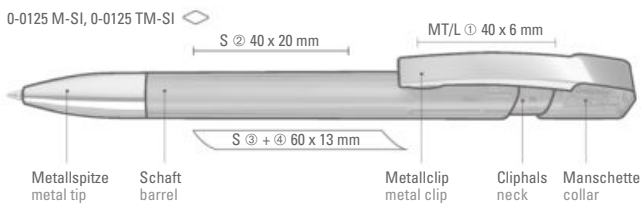

0-0125 TM: Druckkugelschreiber mit transparent glänzendem Gehäuse unifarben, Metallclip glanzverchromt.

0-0125 TM-SI: Druckkugelschreiber mit transparent glänzendem Gehäuse unifarben, Metallclip und schwere Metallspitze glanzverchromt.

0-0125 TM: Retractable ballpoint pen with shiny transparent body in one color, metal clip chrome plated.

0-0125 TM-SI: Retractable ballpoint pen with shiny transparent body in one color, metal clip and heavy chrome plated metal tip.

Mindestbestellmenge 1.000 Stück
Werbeschlüssel Schaft S, Clip MT/L

Minimum quantity 1,000 pieces
Advertising code barrel S, clip MT/L