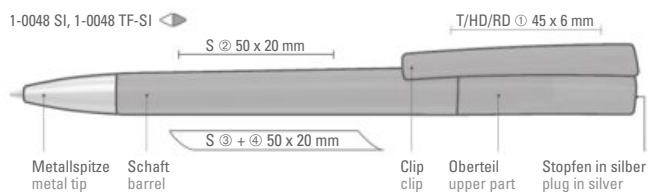

umaBlackForest
Pens

RD
uma