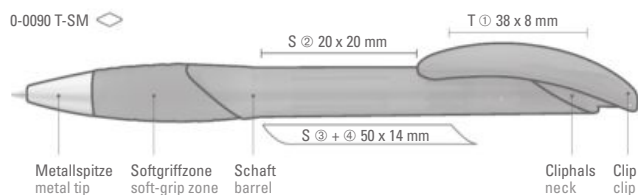

0-0090 T-SM ◊