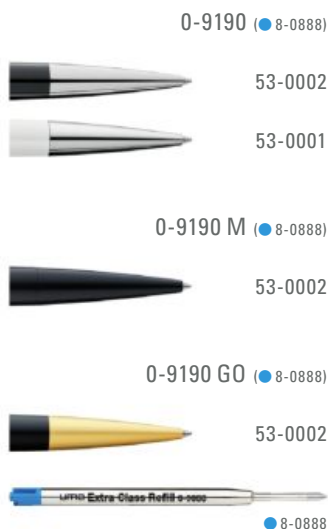

Farb-Code/Minen
Color code/Refills

ELEGANCE
0-9190

ELEGANCE M
0-9190 M

ELEGANCE GO
0-9190 GO

149

Modell eignet sich für Hochglanzlaserung. Siehe Seite 254.

Model is suitable for high gloss laser engraving. See page 254.

Etui Empfehlung
Case suggestion