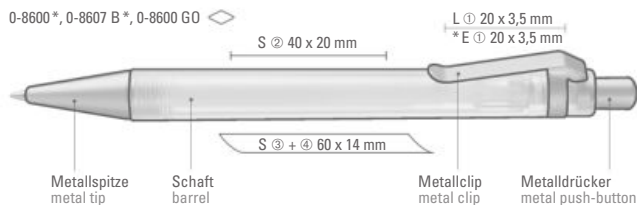

0-8600: Druckkugelschreiber mit transparent gefrostetem oder gedecktem Schaft. Metalldrücker, -clip und -spitze matt verchromt.

0-8607 B: Passender Druckbleistift (0,7 mm) zu 0-8600.

0-8600 GO: Druckkugelschreiber mit schwarz oder weiß gedecktem Schaft. Drücker, Clip und Spitze aus vergoldetem Metall.

0-8600: Retractable ballpoint pen with transparent frosted or opaque barrel. Metal push-button, clip and tip in matt chromed.

0-8607 B: Matching mechanical pencil (0.7 mm) for 0-8600.

0-8600 GO: Retractable ballpoint pen with black or white opaque barrel. Push-button, clip and tip made from gold-plated metal.

0-8600, 0-8607 B
Mindestbestellmenge 1.000 Stück
Werbeschlüssel Schaft S, Clip L/E

0-8600 GO
Mindestbestellmenge 1.000 Stück
Werbeschlüssel Schaft S, Clip L

0-8600, 0-8607 B
Minimum quantity 1,000 pieces
Advertising code barrel S, clip L/E

0-8600 GO
Minimum quantity 1,000 pieces
Advertising code barrel S, clip L