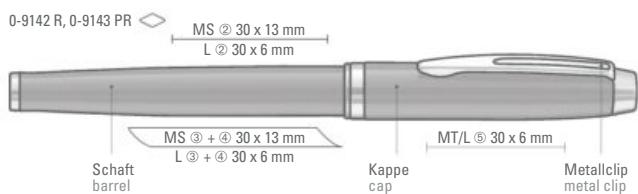

0-9140: Metall-Drehkugelschreiber mit Softdrehmechanik und Metallzierring. Beschlagteile glanzverchromt.

0-9142 R: Metall-Rollerball mit Metallzierring. Beschlagteile glanzverchromt.

0-9143 PR: Metall-Patronenroller mit Metallzierring. Beschlagteile glanzverchromt. Das Patronen-Roller-System arbeitet nach dem Prinzip des Füllhalters und kann mit Standard-Tintenpatronen nachgefüllt werden.

Mindestbestellmenge
Werbeschlüssel

100 Stück
Schaft MS/L,
Kappe MT/L

0-9140: Metal twist ballpoint pen with soft twist mechanism and decorative metal ring. Gloss-chrome fittings.

0-9142 R: Metal rollerball with decorative metal ring. Gloss-chrome fittings.

0-9143 PR: Metal cartridge roller with decorative metal ring. Gloss-chrome fittings. The cartridge roller system operates on the same principle as the fountain pen and can be refilled with standard ink cartridges.

Minimum quantity
Advertising code

100 pieces
barrel MS/L,
cap MT/L