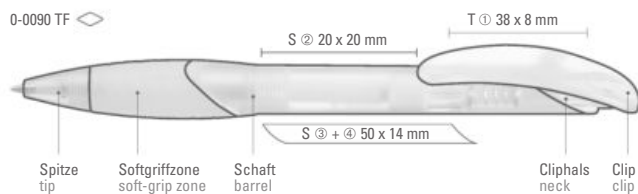

0-0090 T-SM (● 8-0856)
0-0090 TF (● 8-0856)

0-0090 TF ◊

0-0090 T-SM: Druckkugelschreiber mit uni transparent glänzendem Gehäuse, ergonomischer Gummigriffzone, Bogenclipdrücker und Metallspitze matt verchromt.

0-0090 TF: Druckkugelschreiber mit transparent gefrostem Gehäuse, ergonomischer Gummigriffzone und Bogenclipdrücker.

Mindestbestellmenge 1.000 Stück
Werbeschlüssel Schaft S, Clip T

0-0090 T-SM: Retractable ballpoint pen with brilliant transparent barrel in one color. Ergonomic rubber grip and curved clip button with heavy metal tip in matt chrome.

0-0090 TF: Retractable ballpoint pen with transparent frosted body, ergonomic rubber gripping and curved push-button clip.

Minimum quantity 1,000 pieces
Advertising code barrel S, clip T