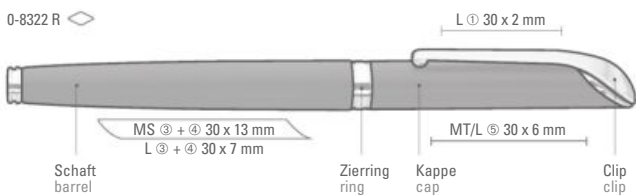

Farb-Code/Minen
Color code/Refills

SHADOW
0-8320

SHADOW R
0-8322 R

0-8320: Metall-Drehkugelschreiber mit matter Oberfläche. Spitze, Clip und Zierring glanzverchromt.

0-8322 R: Metall-Rollerball mit matter Oberfläche. Spitze, Clip und Zierring glanzverchromt.

Mindestbestellmenge 300 Stück
Werbeschlüssel Schaft MS/L, Clip L, Kappe MT/L

0-8320: Metal twist ballpoint pen with matt surface. Glossy chrome tip, clip and fittings.

0-8322 R: Metal rollerball with matt surface. Glossy chrome tip, clip and fittings.

Minimum quantity 300 pieces
Advertising code barrel MS/L, clip L, cap MT/L