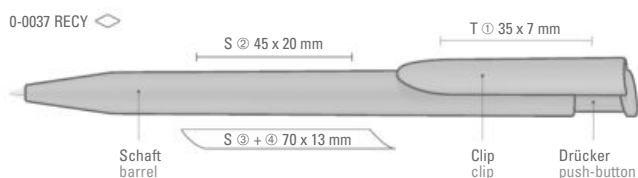

The housing of the HAPPY RECY is made of recycled Post Industry or Post Consumer plastics (mostly ABS) and is marked with the rABS logo.

Die Modelle von HAPPY, HAPPY frozen und HAPPY GUM finden Sie auf Seite 47.