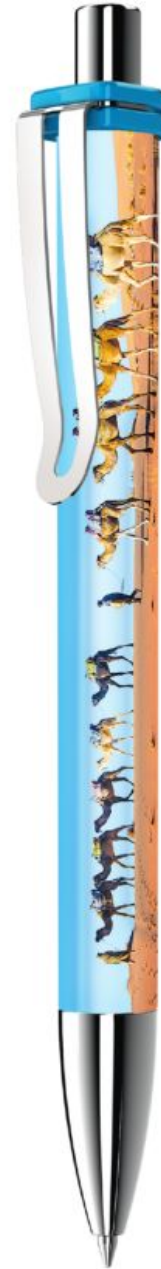

0-0136 SI (● 8-0855)
0-0136 SI VIS (● 8-0855)

0-0136 SI: Druckkugelschreiber mit ge-
deckt glänzendem Gehäuse in weiß oder
schwarz und farbiger Clipaufhängung.
Breiter Metallbiegeclip, Metallspitze und
Metalldrücker glanzverchromt.

0-0136 SI VIS: Druckkugelschreiber
VOGUE XL SI mit digitalem Folientransfer-
druck auf dem Schaft und farbiger
Clipaufhängung. Breiter Metallbiegeclip,
-spitze und -drücker glanzverchromt.

Mindestbestellmenge 1.000 Stück
Werbeschlüssel
0-0136 SI Schaft S ∅
0-0136 SI VIS Schaft V

0-0136 SI: Retractable ballpoint pen
with shiny solid body in white or
black with colored clip holder. Flexible ex-
panded metal clip, metal tip and metal
push button chrome plated.

0-0136 SI VIS: VOGUE XL SI retractable
ballpoint pen with digital foil transfer im-
print on the barrel with colored clip hold-
er. Flexible expanded metal clip, metal
tip and metal push button chrome plated.

Minimum quantity 1,000 pieces
Advertising code
0-0136 SI barrel S ∅
0-0136 SI VIS barrel V