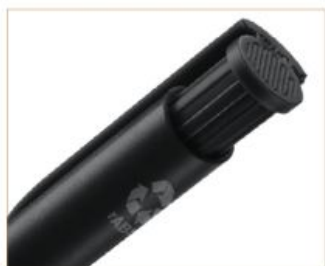

The housing of the HAPPY RECY is made of recycled Post Industry or Post Consumer plastics (mostly ABS) and is marked with the rABS logo.

Die Modelle von HAPPY, HAPPY frozen und HAPPY GUM finden Sie auf Seite 47.