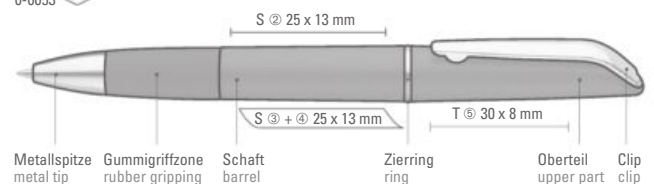

0-0053: Drehkugelschreiber mit Gummigriffzone in schwarz. Metallclip, Zierring und Metallspitze in silber glänzend.

0-0053 R: Rollerball mit gedeckt glänzendem Gehäuse. Zierring und Metallclip glanzverchromt. Passender Rollerball zu Modell 0-0053.

0-0053 PR: Patronenroller mit gedeckt glänzendem Gehäuse, Metallclip, Zierring glanzverchromt. Das Patronen-Roller-System, ähnlich dem Prinzip des Füllhalters, ist mit Standard-Tintenpatronen wieder auffüllbar.

Mindestbestellmenge 1.000 Stück
Werbeschlüssel Schaft S, Kappe T

0-0053: Twist ballpoint pen with rubber grip zone in black and solid shiny barrel. Metal clip, metal tip and ring silver chromed.

0-0053 R: Rollerball pen with shiny solid colored body. Gloss-chrome ring and metal clip. Matching rollerball for model 0-0053.

0-0053 PR: Cartridge roller with metal clip, ring silver chromed. The cartridge roller system operates on the same principle as the fountain pen and can be refilled with standard ink cartridges.

Minimum quantity 1,000 pieces
Advertising code barrel S, cap T

0-0053 ◊