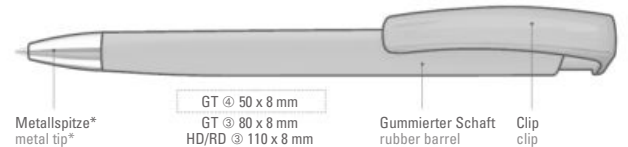

0-0133 GUM: Druckkugelschreiber mit gummiertem Dreikantgehäuse und gedeckt glänzendem Clip.

0-0133 SI GUM: Druckkugelschreiber mit gummiertem Dreikantgehäuse und gedeckt glänzendem Clip und schwerer Metallspitze glanzverchromt.

0-0133 KG-SI GUM: Druckkugelschreiber mit gummiertem Dreikantgehäuse und weiß gedecktem glänzendem Clip und schwerer Metallspitze glanzverchromt.

Mindestbestellmenge 1.000 Stück
Werbeschlüssel Schaft GT/HD/RD, Clip T

0-0133 GUM: Retractable ballpoint pen with soft touch triangular body and shiny solid clip.

0-0133 SI GUM: Retractable ballpoint pen with soft touch triangular body and shiny solid clip and heavy chrome plated metal tip.

0-0133 KG-SI GUM: Retractable ballpoint pen with soft touch triangular body and shiny solid white clip and heavy chrome plated metal tip.

Minimum quantity 1,000 pieces
Advertising code barrel GT/HD/RD, clip T

0-0133 GUM, 0-0133 SI GUM*, 0-0133 KG-SI GUM* ◇

T ∅ 45 x 8 mm